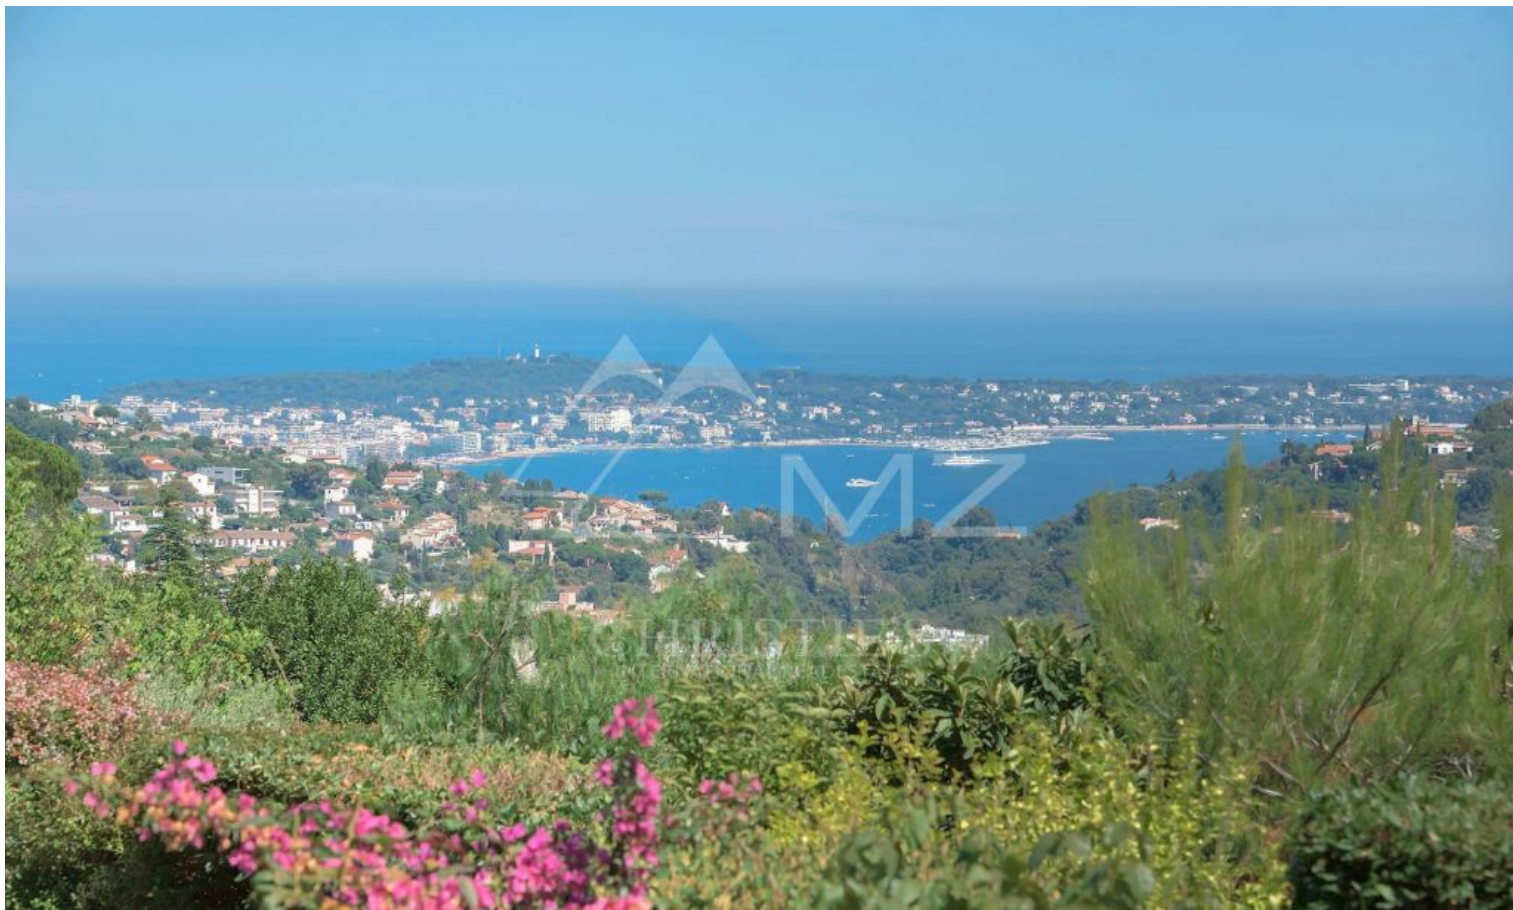

Close to Cannes - On the heights

Provençal-style property to renovate of approx. 250 sqm set in large ground of approx. 6200 sqm with pool. Guest's house of approx. 45 sqm. Possibility of substantial building extension.