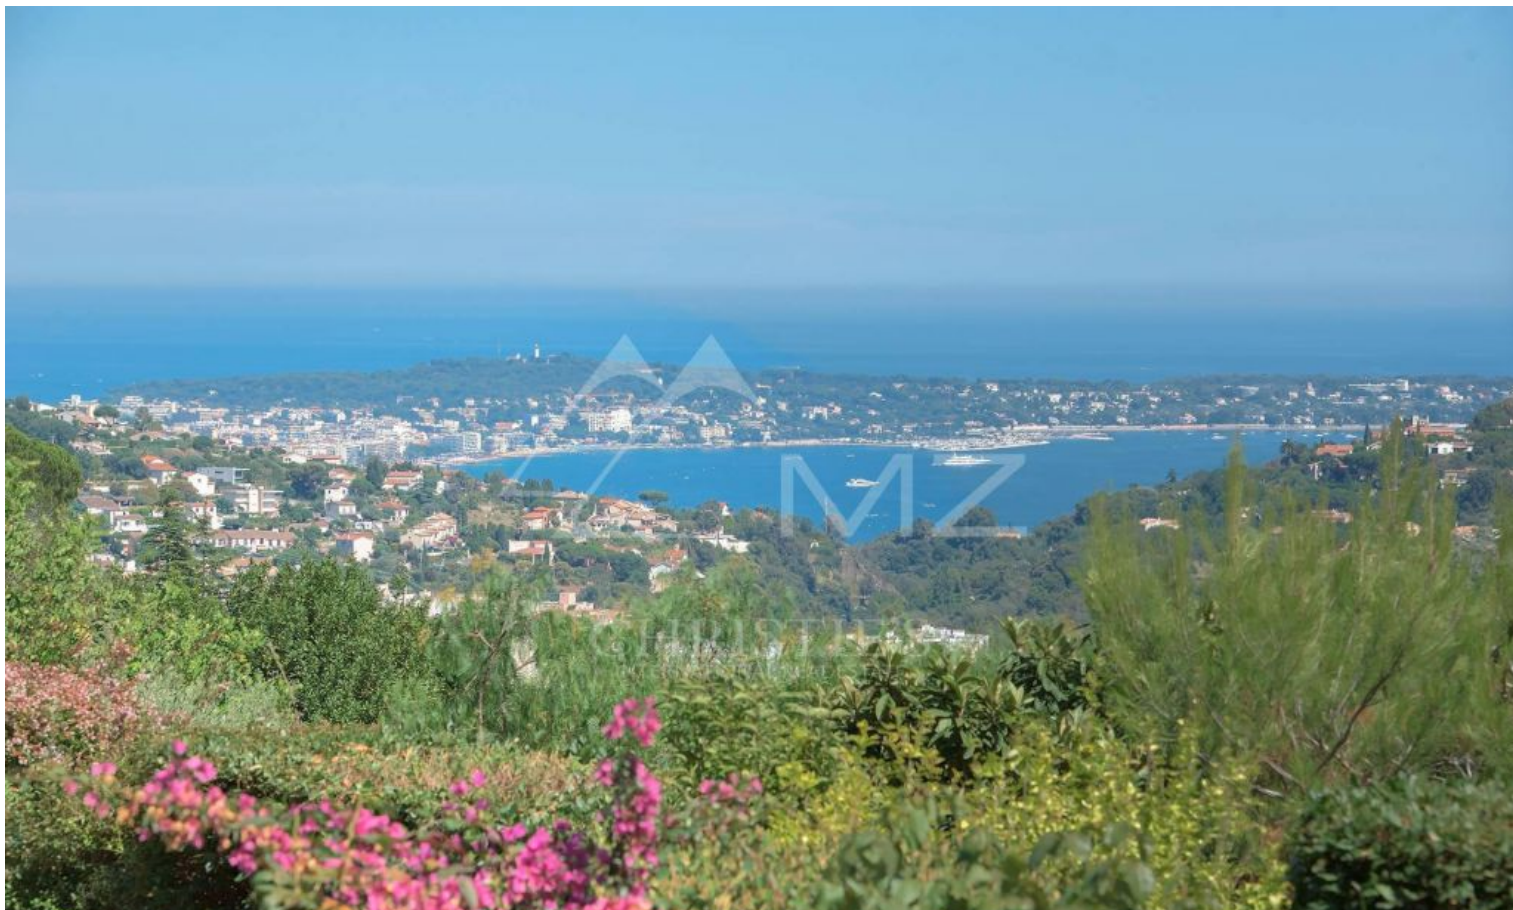

Close to Cannes - On the heights

Provencal-style property to renovate of approx. 250 sqm set in large ground of approx. 6200 sqm with pool. Guest's house of approx. 45 sqm. Possibility of substantial building extension.